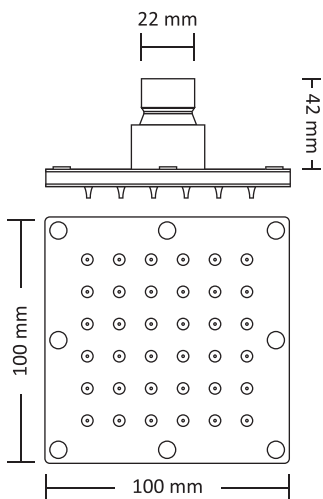

4 x 4" Overhead Shower

SC2-04

S.S. 202

₹ 563/-

Standard Packing : 140