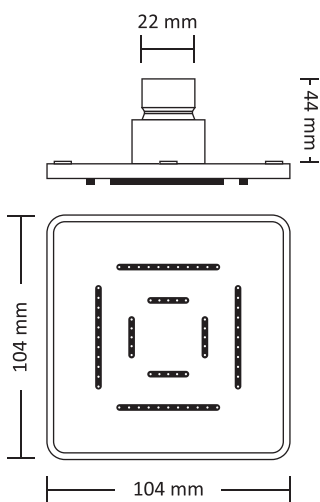

12 x 12" Overhead Shower

MC3-12	MC2-12
S.S. 304	S.S. 202
₹ 4,125/-	₹ 3,572/-

Standard Packing : 26

8 x 8" Overhead Shower

MC3-08	MC2-08
S.S. 304	S.S. 202
₹ 2,266/-	₹ 1,769/-

Standard Packing : 36

4 x 4" Overhead Shower