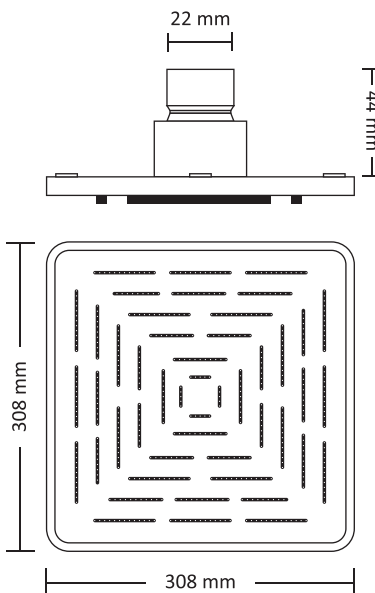

MAZE COLLECTION

12 x 12" Overhead Shower

MC3-12	MC2-12
S.S. 304	S.S. 202
₹ 4,125/-	₹ 3,572/-

Standard Packing : 26