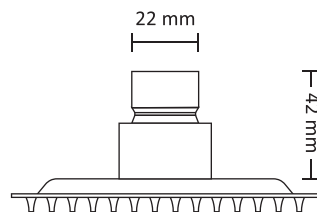

10X WATER
FLOW SPEED

IMPROVES LOW
PRESSURE OUTPUT

Air
Power

Quick
Clean

MORE EVEN
COVERAGE

SEAL-THRU
TECHNOLOGY

MAKE IN INDIA

ULTRA SLIM COLLECTION