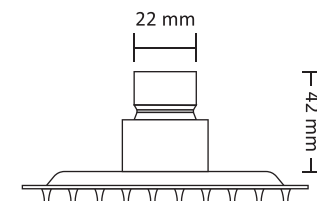

8 x 8" Overhead Shower

UC3-08	UC2-08
S.S. 304	S.S. 202
₹ 1,750/-	₹ 1,088/-

Standard Packing : 36