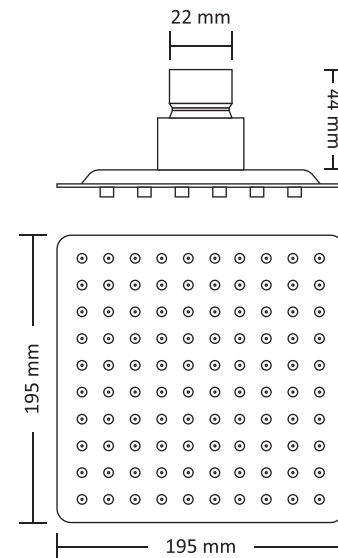

12 x 12" Overhead Shower

KC3-12	KC2-12
S.S. 304	S.S. 202
₹ 3,513/-	₹ 2,582/-

Standard Packing : 26

8 x 8" Overhead Shower

KC3-08	KC2-08
S.S. 304	S.S. 202
₹ 1,969/-	₹ 1,443/-

Standard Packing : 36

4 x 4" Overhead Shower