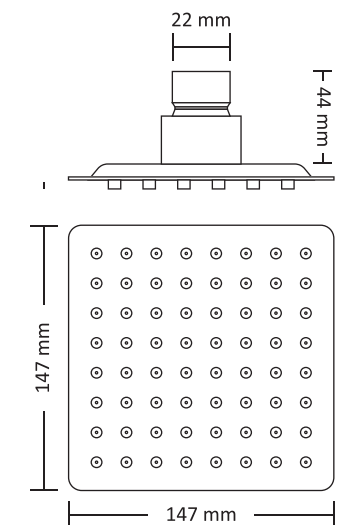

4 x 4" Overhead Shower

KC3-04	KC2-04
S.S. 304	S.S. 202
₹ 704/-	₹ 539/-

Standard Packing : 140

6 x 6" Overhead Shower

KC3-06	KC2-06
S.S. 304	S.S. 202
₹ 1,151/-	₹ 878/-

Standard Packing : 66