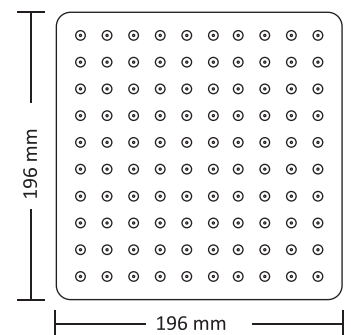

8 x 8" Overhead Shower

UC3-08	UC2-08
S.S. 304	S.S. 202
₹ 1,750/-	₹ 1,088/-

Standard Packing : 36