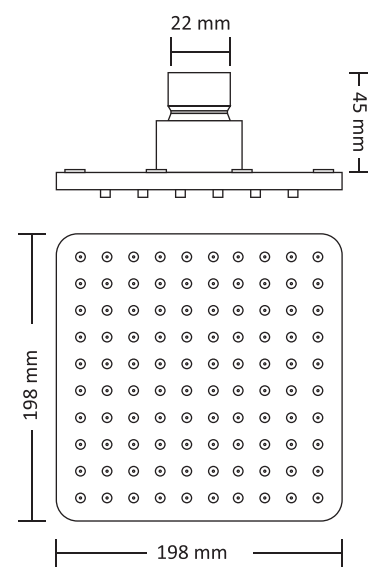

8 x 8" Overhead Shower

EC3-08	EC2-08
S.S. 304	S.S. 202
₹ 2,140/-	₹ 1,517/-

Standard Packing : 36