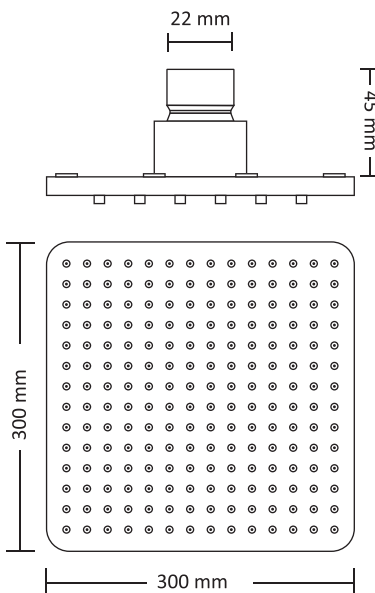

10X WATER
FLOW SPEED

IMPROVES LOW
PRESSURE OUTPUT

Air
Power

Quick
Clean

MORE EVEN
COVERAGE

REDUCED DEBRIS
COLLECTION

MAKE IN INDIA

12 x 12" Overhead Shower