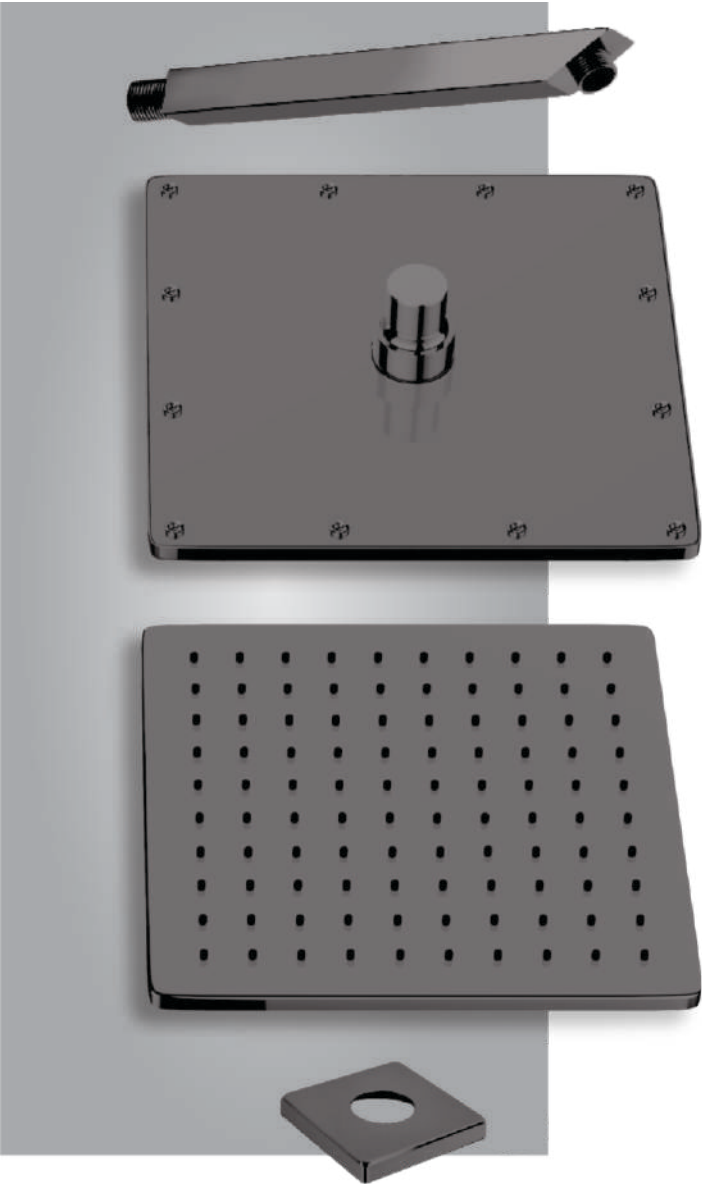

Shower

S.S. - 304	Size	Gold / Rose Gold	Black
ECPVD-04	4 X 4"	₹ 2,424/-	₹ 4,039/-
ECPVD-06	6 X 6"	₹ 4,020/-	₹ 5,414/-
ECPVD-08	8 X 8"	₹ 5,959/-	₹ 7,516/-
ECPVD-12	12 X 12"	₹ 10,386/-	₹ 12,501/-

Arm

S.S. - 304	Size	Gold / Rose Gold	Black
SAPVD-3009	9"	₹ 876/-	₹ 1,245/-
SAPVD-3012	12"	₹ 1,168/-	₹ 1,660/-
SAPVD-3015	15"	₹ 1,460/-	₹ 2,075/-
SAPVD-3018	18"	₹ 1,752/-	₹ 2,490/-
SAPVD-3024	24"	₹ 2,336/-	₹ 3,320/-

Flange

S.S. - 304	Size	Gold / Rose Gold	Black
FLPVD-803	2 X 2"	₹ 193/-	₹ 260/-

KOLLER COLLECTION

Physical Vapor Deposition (PVD) is a process used in the shower to create a durable, long-lasting finish on metal surfaces. The process involves the deposition of a thin layer of material onto the surface of the shower piece through a physical process such as evaporation or sputtering.