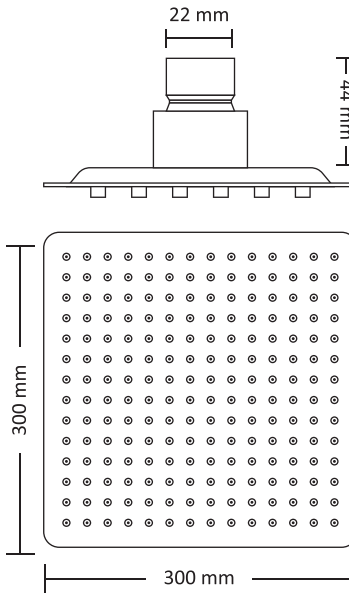

KOLLER COLLECTION

12 x 12" Overhead Shower

KC3-12	KC2-12
S.S. 304	S.S. 202
₹ 3,513/-	₹ 2,582/-

Standard Packing : 26