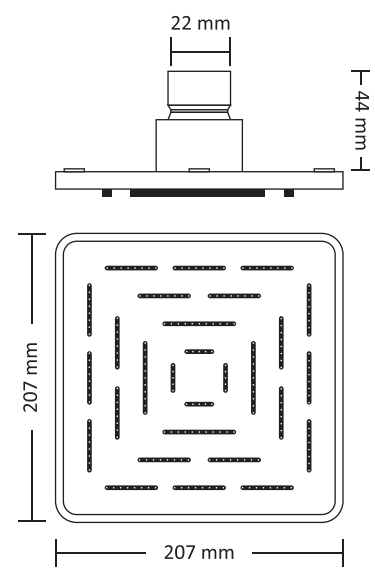

8 x 8" Overhead Shower

MC3-08	MC2-08
S.S. 304	S.S. 202
₹ 2,266/-	₹ 1,769/-

Standard Packing : 36