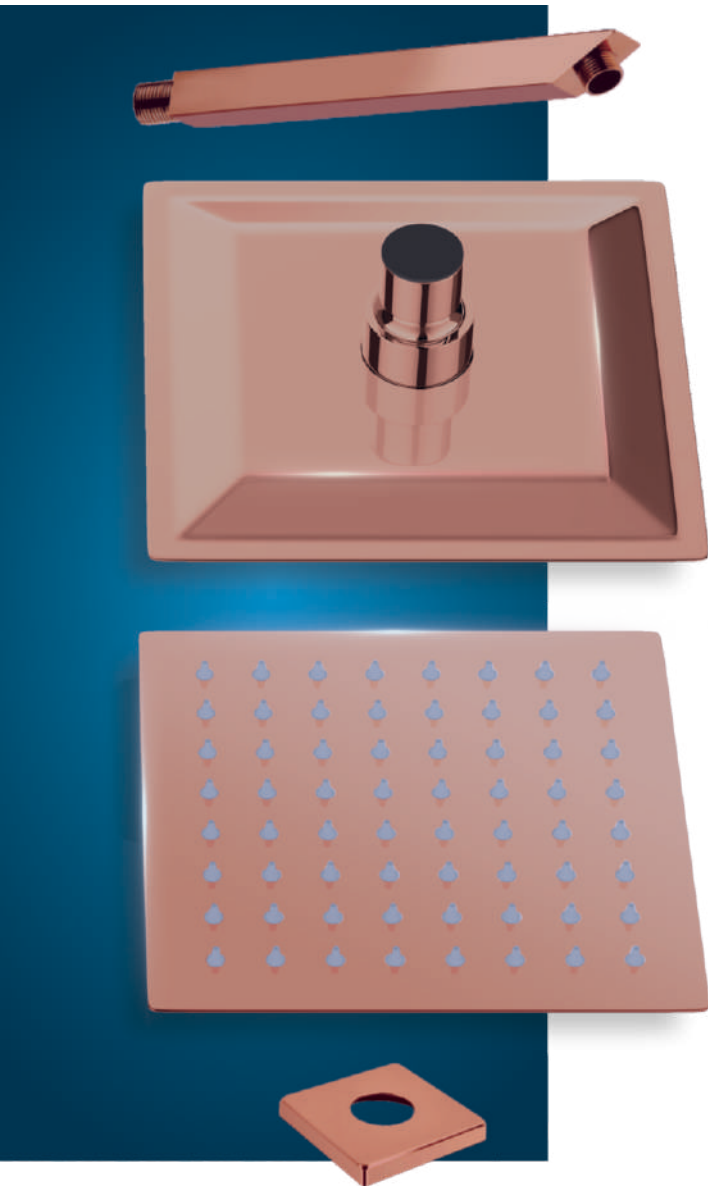

Softest Water Flow Evertime

Easily washable silicone nozzle gives you the softest water flow every time

PVD Coating

Reducing water spots by protecting from rust, corrosion & mineral buildup

Lead Free

Providing the safest & healthier water flow every time

10X WATER FLOW SPEED

IMPROVES LOW PRESSURE OUTPUT

Air Power

Quick Clean

MORE EVEN COVERAGE

REDUCED DEBRIS COLLECTION

MAKE IN INDIA

Available PVD Coating

Shower

S.S. - 304	Size	Gold / Rose Gold	Black
UCPVD-04	4 X 4"	₹ 1,971/-	₹ 3,695/-
UCPVD-06	6 X 6"	₹ 2,912/-	₹ 4,882/-
UCPVD-08	8 X 8"	₹ 4,237/-	₹ 6,823/-
UCPVD-12	12 X 12"	₹ 6,651/-	₹ 10,562/-

Arm

S.S. - 304	Size	Gold / Rose Gold	Black
SAPVD-3009	9"	₹ 876/-	₹ 1,245/-
SAPVD-3012	12"	₹ 1,168/-	₹ 1,660/-
SAPVD-3015	15"	₹ 1,460/-	₹ 2,075/-
SAPVD-3018	18"	₹ 1,752/-	₹ 2,490/-
SAPVD-3024	24"	₹ 2,336/-	₹ 3,320/-