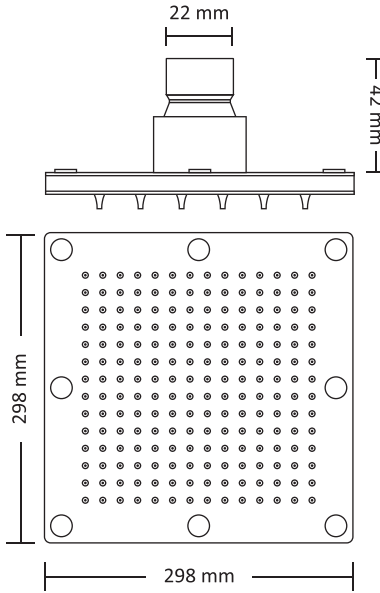

10X WATER
FLOW SPEED

IMPROVES LOW
PRESSURE OUTPUT

Air
Power

Quick
Clean

MORE EVEN
COVERAGE

REDUCED DEBRIS
COLLECTION

MAKE IN INDIA

SANDWICH COLLECTION