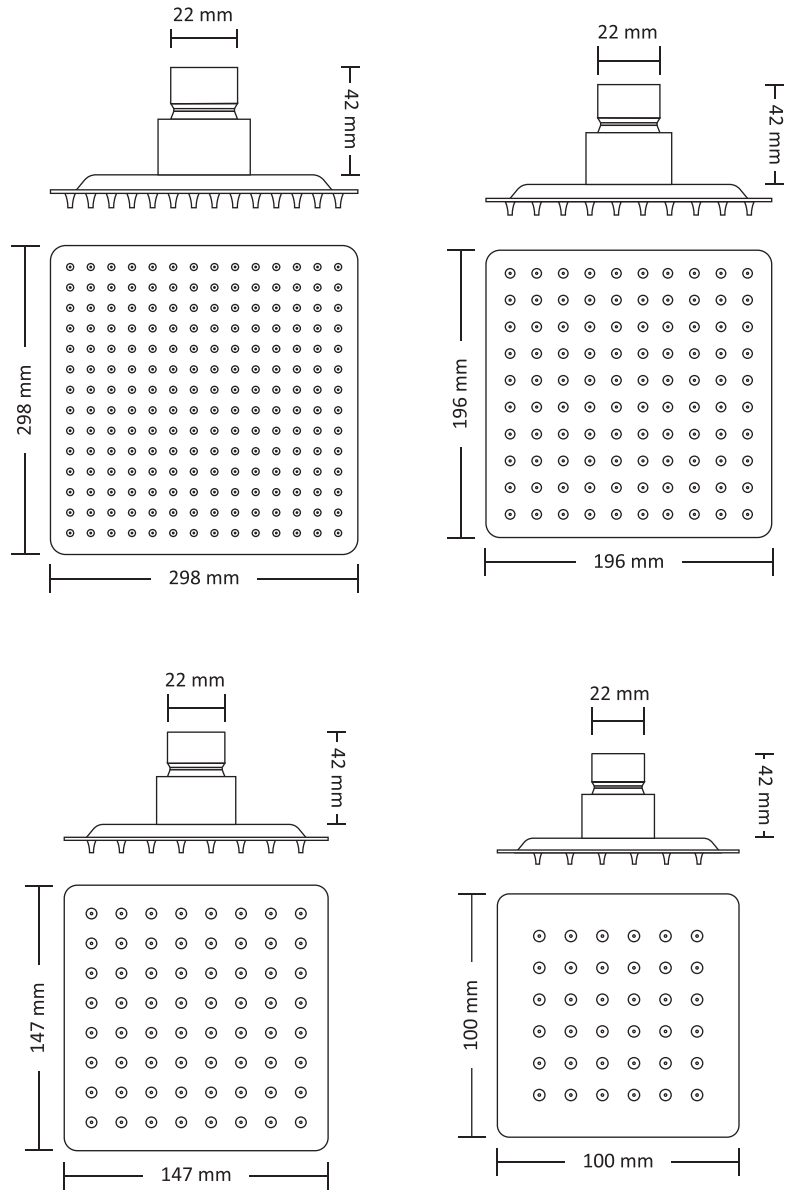

Shower

S.S. - 304	Size	Gold / Rose Gold	Black
UCPVD-04	4 X 4"	₹ 1,971/-	₹ 3,695/-
UCPVD-06	6 X 6"	₹ 2,912/-	₹ 4,882/-
UCPVD-08	8 X 8"	₹ 4,237/-	₹ 6,823/-
UCPVD-12	12 X 12"	₹ 6,651/-	₹ 10,562/-

Arm

S.S. - 304	Size	Gold / Rose Gold	Black
SAPVD-3009	9"	₹ 876/-	₹ 1,245/-
SAPVD-3012	12"	₹ 1,168/-	₹ 1,660/-
SAPVD-3015	15"	₹ 1,460/-	₹ 2,075/-
SAPVD-3018	18"	₹ 1,752/-	₹ 2,490/-
SAPVD-3024	24"	₹ 2,336/-	₹ 3,320/-