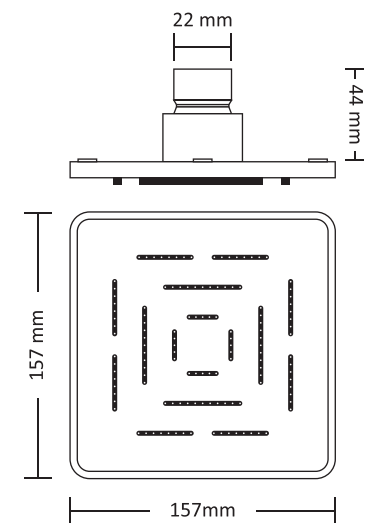

6 x 6" Overhead Shower

MC3-06	MC2-06
S.S. 304	S.S. 202
₹ 1,457/-	₹ 1,184/-

Standard Packing : 66