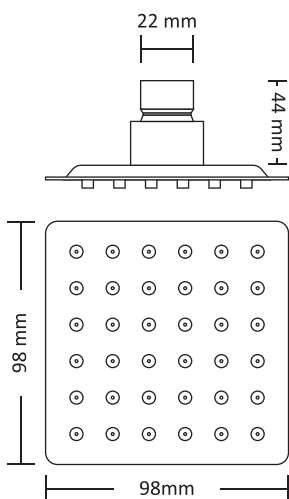

12 x 12" Overhead Shower

KC3-12	KC2-12
S.S. 304	S.S. 202
₹ 3,513/-	₹ 2,582/-

Standard Packing : 26

8 x 8" Overhead Shower

KC3-08	KC2-08
S.S. 304	S.S. 202
₹ 1,969/-	₹ 1,443/-

Standard Packing : 36

4 x 4" Overhead Shower